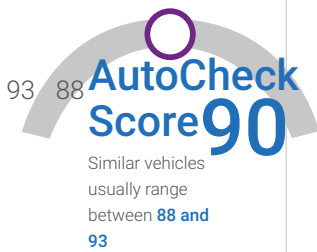

Experian AutoCheck Report

Report run: 12/04/2024 09:54:50 EST

2020 Lexus ES 350 F SPORT

Sedan 4D (3.5L V6 DI Gasoline)

VIN:	58AGZ1B15LU056341
Class:	Car - Midsize Luxury
Country of Assembly:	United States
Vehicle Age:	4 year(s)
Estimated In Service:	10/14/2019
Last Reported Odometer:	119,496 (11/22/2024)

Vehicle Usage
Personal

Vehicle History at a Glance

State Title Brand CLEAN	Auction Brand / Issues NO ISSUE	Accident / Damage No Accidents or Damage Reported NO ISSUE
Open Recall Check NO OPEN RECALLS	Insurance Loss / Transfer NO ISSUE	Odometer Check Last reported odometer: 119,496 (11/22/2024) NO ISSUE
Certified Pre-Owned NO CPO INFO AVAILABLE	Service / Repair NO ISSUE	Additional History Lien Reported EVENTS REPORTED